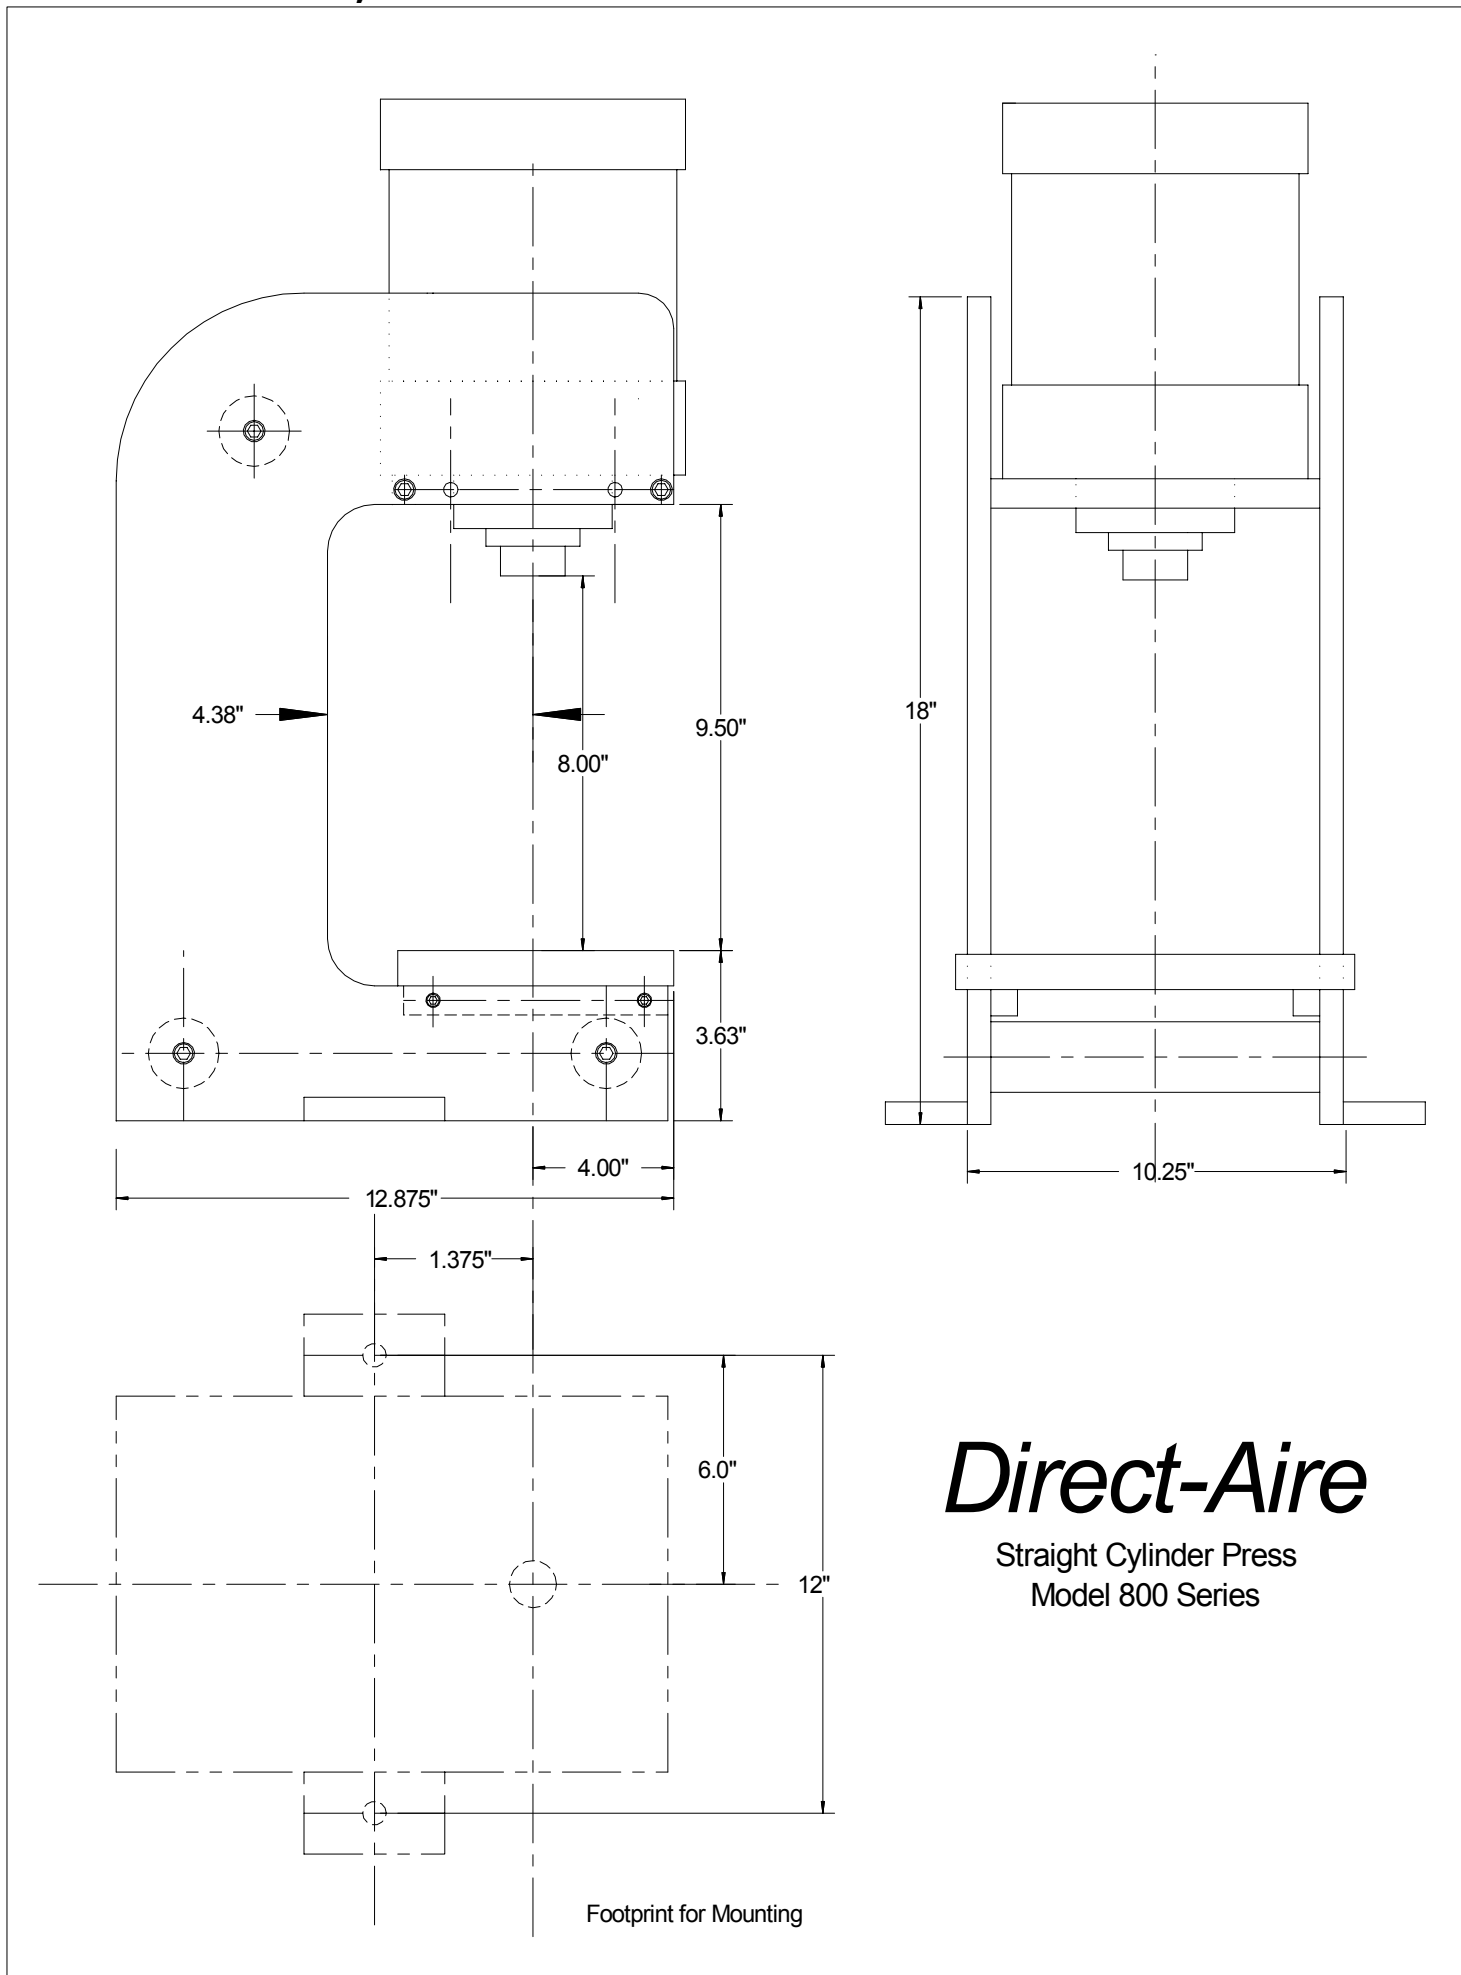

DIRECT-AIRE PNEUMATIC PRESS SERIES

MODEL 800

5000 lbs @ 100PSI

- **ECONOMICAL**
- **COMPACT**
- **TROUBLE FREE**
- **ACCURATE**
- **ADAPTABLE**

SPECIFICATIONS

- Stroke 4.5" custom strokes
- Open Height 8"
- Throat Depth 4.25"
- Heavy Duty design with 6"x8" platen
- Throughspace 6"
(for flexible working area)

AIM JORACO

Direct-Aire

Straight Cylinder Press
Model 800 Series